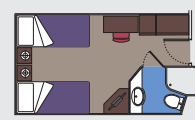

CABIN TYPES

FACILITIES FOR GUESTS WITH DISABILITIES OR REDUCED MOBILITY

Cabin door width	81,5 cm	Does the WC seat have grab rails?	Yes
Bathroom door width	85 cm	Are wheelchairs available on board?	In limited numbers *
Size of cabin (floor space)	From ≈ 17 to ≈ 40 m²	Are all decks/public areas accessible?	Yes
Size of bathroom	4 m²	Are all lifeboats wheelchair-accessible?	No **
Is there a fold-down seat in the shower?	Yes	Do the lifts have deck indicators?	Visual, Audio & Braille
Height of seat from the floor	45 cm	Can severely visually impaired/blind guests be catered for on the cruise?	Only with full-time carer

* Only for embarkation, disembarkation and emergencies.

** In the event of an emergency, dedicated personnel will help guests with disabilities or reduced mobility to board lifeboats.

44 Aurea Suites

Balcony suites (≈31 m²)

Double bed can be converted into two single beds.

Air conditioning, spacious wardrobe, bathroom with bathtub, interactive TV, telephone, Wi-Fi internet connection (for a fee), mini bar, safe deposit box.

This kind of accommodation is available only with the experience Aurea.

8 Aurea Family Suites

Balcony family suites (≈27 m²)

Double bed can be converted into two single beds.

Air conditioning, spacious wardrobe, bathroom with shower, interactive TV, telephone, Wi-Fi internet connection (for a fee), mini bar, safe deposit box.

This kind of accommodation is available only with the experience Aurea.

779 Balcony Cabins

752 Balcony cabins (from ≈17 to ≈23 m²)

23 Wellness Balcony cabins (from 17 to 23 m²)

Double bed can be converted into two single beds.

4 Balcony cabins for guests with disabilities or reduced mobility (from ≈33 to ≈39 m²) – Single beds can be converted into a double bed only in cabins 15022 and 15023.