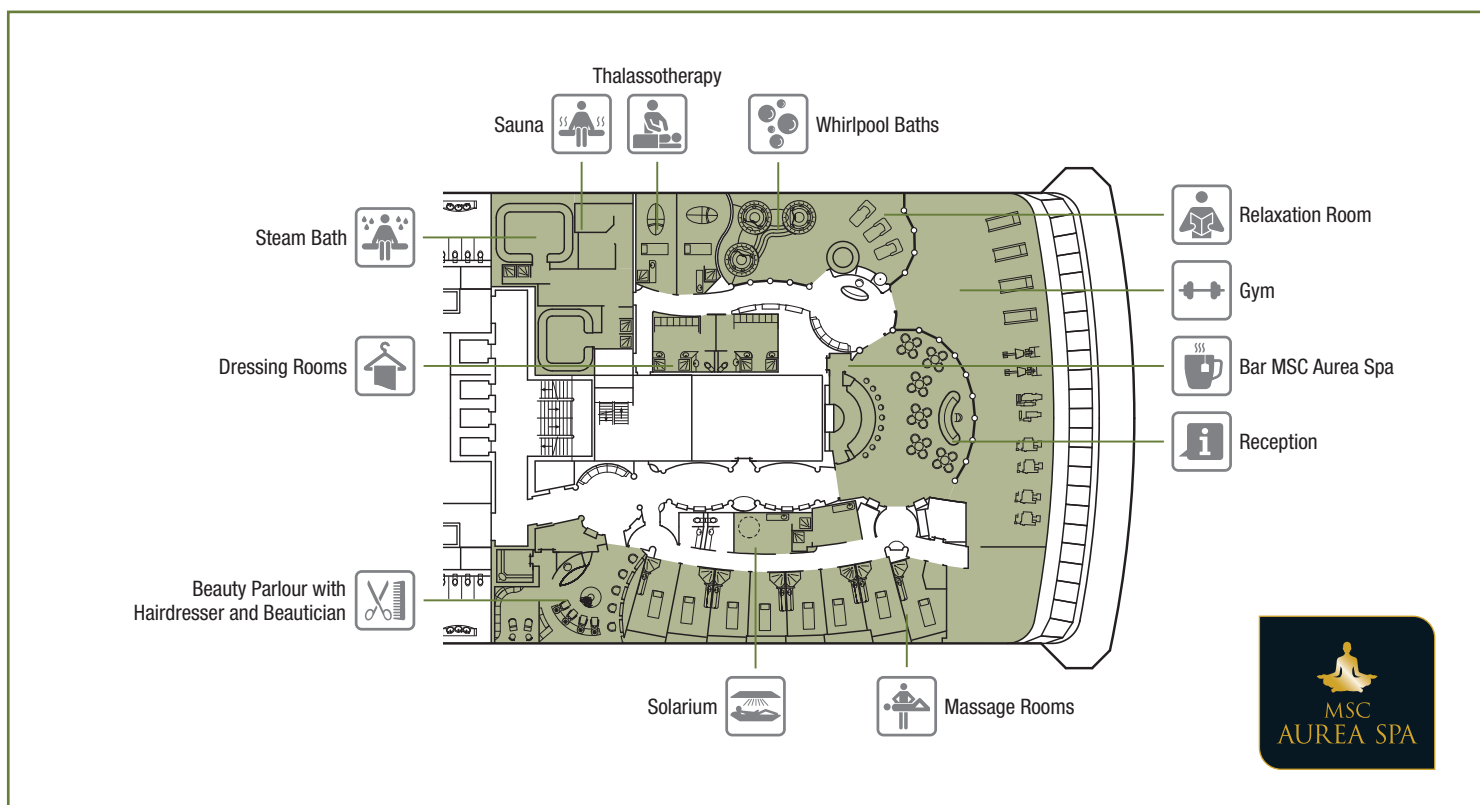

ENTERTAINMENT, SPA & SPORTS

SPA & RELAX	Seats	Use	Surface (m²)	Deck
IL BAR DEL SOLE		Solarium, whirlpool baths	1.000	16 Sport
MSC AUREA SPA		Beauty farm, beauty parlour, fitness centre, bar	1.160	13 Porto Cervo

SPORT ACTIVITIES	Seats	Use	Surface (m²)	Deck
BOWLING		Bowling	50	14 Positano
POWER WALKING TRACK		Power walking track of 165 m	575	14 Positano
SHUFFLEBOARD		Shuffleboard	354	14 Positano / 15 Capri
SPORT CENTER		Basketball, tennis court, volleyball	474	16 Sport

POOLS	Seats	Use	Surface (m²)	Deck
LA GROTTA AZZURRA		Pool with sliding roof, bar	880	13 Porto Cervo
LE GRAND BLEU		Outdoor pool	2.015	13 Porto Cervo