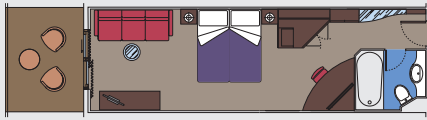

Cabin door width	81,5 cm	Does the WC seat have grab rails?	Yes
Bathroom door width	85 cm	Are wheelchairs available on board?	In limited numbers *
Size of cabin (floor space)	From ≈ 17 to ≈ 40 m ²	Are all decks/public areas accessible?	Yes
Size of bathroom	4 m ²	Are all lifeboats wheelchair-accessible?	No **
Is there a fold-down seat in the shower?	Yes	Do the lifts have deck indicators?	Visual, Audio & Braille
Height of seat from the floor	45 cm	Can severely visually impaired/blind guests be catered for on the cruise?	Only with full-time carer

* Only for embarkation, disembarkation and emergencies.

** In the event of an emergency, dedicated personnel will help guests with disabilities or reduced mobility to board lifeboats.

44 Aurea Suites

Balcony suites (≈31 m²)

Double bed can be converted into two single beds.

Air conditioning, spacious wardrobe, bathroom with bathtub, interactive TV, telephone, Wi-Fi internet connection (for a fee), mini bar, safe deposit box.

This kind of accommodation is available only with the experience Aurea.

8 Aurea Family Suites

Balcony family suites (≈27 m²)

Double bed can be converted into two single beds.

Air conditioning, spacious wardrobe, bathroom with shower, interactive TV, telephone, Wi-Fi internet connection (for a fee), mini bar, safe deposit box.