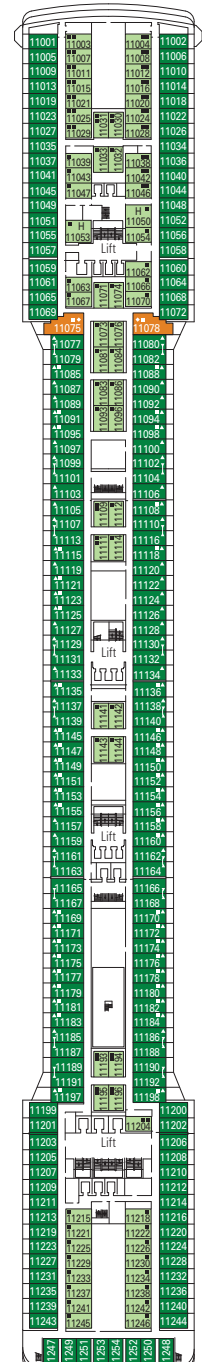

DECK 11
ISCHIA