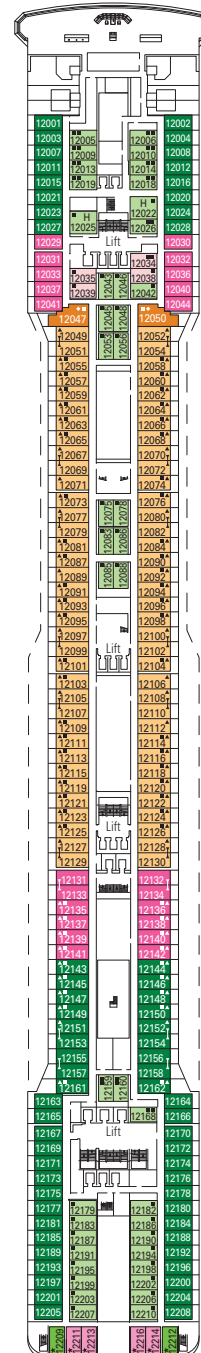

DECK 12
PORTOVENERE