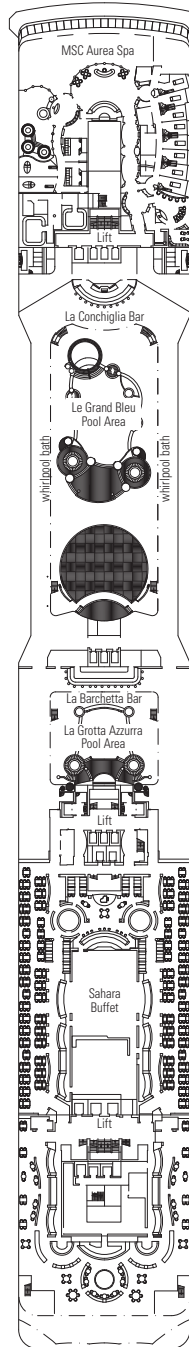

DECK 13
PORTO CERVO