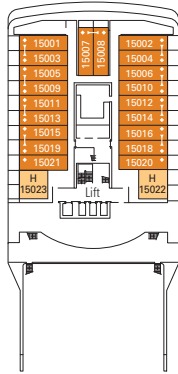

MSC MAGNIFICA

TECHNICAL SHEET

COMMON SERVICES

RECEPTION-GUEST SERVICE

TIGER BAR

L'AMETISTA LOUNGE

TECHNICAL CHARACTERISTICS OF THE SHIP

GROSS TONNAGE	95.128 tons
LENGTH	293,80 m
BEAM	32,20 m
HEIGHT	59,64 m
DECKS	16, incl. 13 for guests
LIFTS	13
VOLTAGE (IN CABIN)	110/220 volts
MAXIMUM SPEED	22,90 knots
STABILIZERS	Stabilized with 2 fins
NUMBER OF PASSENGERS	2.518 (on double basis)
NUMBER OF CABINS	1.259, incl. 16 for guests with disabilities or reduced mobility
CREW MEMBERS	About 1.038
POOLS	3, incl. 1 with sliding roof and 1 for children; 9 whirlpool baths
ENVIRONMENTAL TECHNOLOGY	Energy Saving and Monitoring System

Cabin door width	81,5 cm	Does the WC seat have grab rails?	Yes
Bathroom door width	85 cm	Are wheelchairs available on board?	In limited numbers *
Size of cabin (floor space)	From ≈ 17 to ≈ 40 m ²	Are all decks/public areas accessible?	Yes
Size of bathroom	4 m ²	Are all lifeboats wheelchair-accessible?	No **
Is there a fold-down seat in the shower?	Yes	Do the lifts have deck indicators?	Visual, Audio & Braille
Height of seat from the floor	45 cm	Can severely visually impaired/blind guests be catered for on the cruise?	Only with full-time carer

DECK 16
SPORT

DECK 15
CAPRI

DECK 14
POSITANO

DECK 13
PORTO CERVO

DECK 12
PORTOVENERE

DECK 11
ISCHIA

CABINS CATEGORIES

Inside › Bella	Inside › Fantastica	Inside › Wellness	Balcony › Aurea
Outside with Partial View › Bella	Ocean View › Fantastica	Ocean View › Wellness	Suite › Aurea
Balcony › Bella	Balcony › Fantastica	Balcony › Wellness	