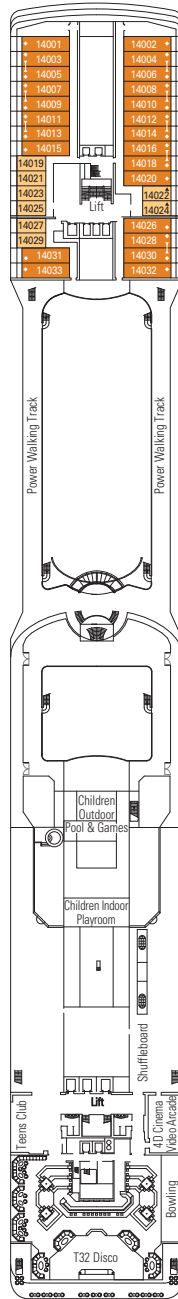

DECK 14
POSITANO