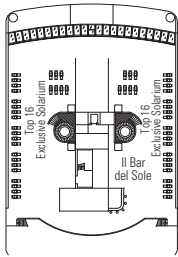

COMMON SERVICES

	DUTY FREE SHOPS, SHOPPING AREA, PHOTO SHOP
	MEDICAL CENTRE
	EXCURSION OFFICE
	WI-FI INTERNET CONNECTION

ATLANTIC CITY CASINO

MSC AUREA SPA

T32 DISCO

DECK PLAN & ACCOMMODATION

- Sport Deck 16
- Capri Deck 15
- Positano Deck 14
- Porto Cervo Deck 13
- Portovenere Deck 12
- Ischia Deck 11
- Riccione Deck 10
- Panarea Deck 9
- Camogli Deck 8
- Amalfi Deck 7
- Portofino Deck 6
- Sorrento Deck 5
- Taormina Deck 4