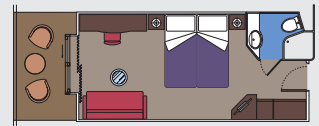

CABIN TYPES

FACILITIES FOR GUESTS WITH DISABILITIES OR REDUCED MOBILITY

Cabin door width	81,5 cm	Does the WC seat have grab rails?	Yes
Bathroom door width	85 cm	Are wheelchairs available on board?	In limited numbers *
Size of cabin (floor space)	From ≈ 17 to ≈ 40 m²	Are all decks/public areas accessible?	Yes
Size of bathroom	4 m²	Are all lifeboats wheelchair-accessible?	No **
Is there a fold-down seat in the shower?	Yes	Do the lifts have deck indicators?	Visual, Audio & Braille
Height of seat from the floor	45 cm	Can severely visually impaired/blind guests be catered for on the cruise?	Only with full-time carer

* Only for embarkation, disembarkation and emergencies.

** In the event of an emergency, dedicated personnel will help guests with disabilities or reduced mobility to board lifeboats.

44 Aurea Suites

Balcony suites (≈31 m²)

Double bed can be converted into two single beds.

Air conditioning, spacious wardrobe, bathroom with bathtub, interactive TV, telephone, Wi-Fi internet connection (for a fee), mini bar, safe deposit box.

This kind of accommodation is available only with the experience Aurea.

8 Aurea Family Suites

Balcony family suites (≈27 m²)

Double bed can be converted into two single beds.

Air conditioning, spacious wardrobe, bathroom with shower, interactive TV, telephone, Wi-Fi internet connection (for a fee), mini bar, safe deposit box.

This kind of accommodation is available only with the experience Aurea.

779 Balcony Cabins

752 Balcony cabins (from ≈17 to ≈23 m²)

23 Wellness Balcony cabins (from 17 to 23 m²)

Double bed can be converted into two single beds.

4 Balcony cabins for guests with disabilities or reduced mobility (from ≈33 to ≈39 m²) – Single beds can be converted into a double bed only in cabins 15022 and 15023.