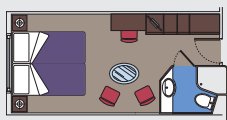

This kind of accommodation is available with the experiences Bella, Fantastica, Aurea and Wellness.

87 Ocean View

81 Cabins with porthole (≈16 m²)

4 Wellness Cabins with porthole (≈16 m²)

Double bed can be converted into two single beds.

This kind of accommodation is available with the experiences Bella, Fantastica and Wellness.

92 Outside with Partial View

Cabins with porthole (≈16 m²)

Double bed can be converted into two single beds.

Air conditioning, bathroom with shower, interactive TV, telephone, Wi-Fi internet connection (for a fee), mini bar, safe deposit box.