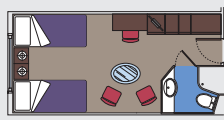

CABIN TYPES

FACILITIES FOR GUESTS WITH DISABILITIES OR REDUCED MOBILITY

Cabin door width	81,5 cm	Does the WC seat have grab rails?	Yes
Bathroom door width	85 cm	Are wheelchairs available on board?	In limited numbers *
Size of cabin (floor space)	From ≈ 17 to ≈ 40 m²	Are all decks/public areas accessible?	Yes
Size of bathroom	4 m²	Are all lifeboats wheelchair-accessible?	No **
Is there a fold-down seat in the shower?	Yes	Do the lifts have deck indicators?	Visual, Audio & Braille
Height of seat from the floor	45 cm	Can severely visually impaired/blind guests be catered for on the cruise?	Only with full-time carer

* Only for embarkation, disembarkation and emergencies.

** In the event of an emergency, dedicated personnel will help guests with disabilities or reduced mobility to board lifeboats.

44 Aurea Suites

Balcony suites (≈31 m²)

Double bed can be converted into two single beds.

Air conditioning, spacious wardrobe, bathroom with bathtub, interactive TV, telephone, Wi-Fi internet connection (for a fee), mini bar, safe deposit box.

This kind of accommodation is available only with the experience Aurea.

8 Aurea Family Suites

Balcony family suites (≈27 m²)

Double bed can be converted into two single beds.

Air conditioning, spacious wardrobe, bathroom with shower, interactive TV, telephone, Wi-Fi internet connection (for a fee), mini bar, safe deposit box.

This kind of accommodation is available only with the experience Aurea.

779 Balcony Cabins

752 Balcony cabins (from ≈17 to ≈23 m²)

23 Wellness Balcony cabins (from 17 to 23 m²)

Double bed can be converted into two single beds.

4 Balcony cabins for guests with disabilities or reduced mobility (from ≈33 to ≈39 m²) – Single beds can be converted into a double bed only in cabins 15022 and 15023.