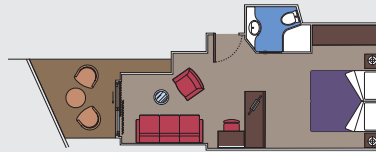

Double bed can be converted into two single beds.

Air conditioning, spacious wardrobe, bathroom with bathtub, interactive TV, telephone, Wi-Fi internet connection (for a fee), mini bar, safe deposit box.

This kind of accommodation is available only with the experience Aurea.

8 Aurea Family Suites

Balcony family suites (≈27 m²)

Double bed can be converted into two single beds.

Air conditioning, spacious wardrobe, bathroom with shower, interactive TV, telephone, Wi-Fi internet connection (for a fee), mini bar, safe deposit box.

This kind of accommodation is available only with the experience Aurea.

779 Balcony Cabins

752 Balcony cabins (from ≈17 to ≈23 m²)

23 Wellness Balcony cabins (from 17 to 23 m²)

Double bed can be converted into two single beds.